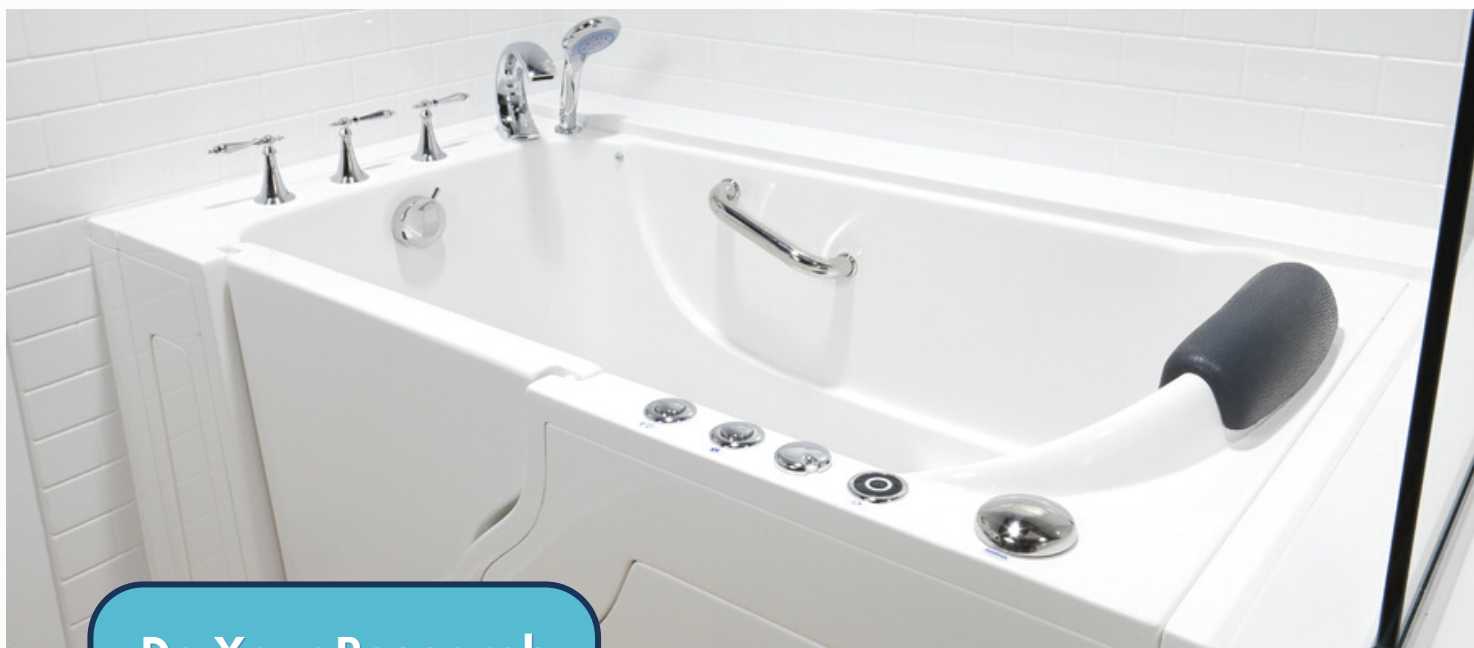

## WHAT IS A WALK-IN TUB?

The Walk-in tub's most defining feature is its walk-in design, where users are able to directly walk into the tub. This makes it a safer and more accessible option for those who need a little more assistance.

## WHO ARE WALK-IN TUBS FOR?

Walk-in tubs are designed for people with mobility issues, such as seniors, people with disabilities, and those with limited range of motion. They can be beneficial for those who are unable to step over the tub wall or have difficulty getting in and out of the bath. Walk-in tubs provide a safe and comfortable bathing experience, with features such as a door for easy access, a built-in seat, and hydrotherapy jets.

## LOW ENTRY STEP FOR EASY ACCESSIBILITY

Walk-in tubs provide easy accessibility for those who may not be able to climb over a high tub wall.

## MULTIFUNCTIONAL HAND SHOWER

With adjustable water pressure, temperature, and spray settings, users can customize the shower to meet their individual needs.